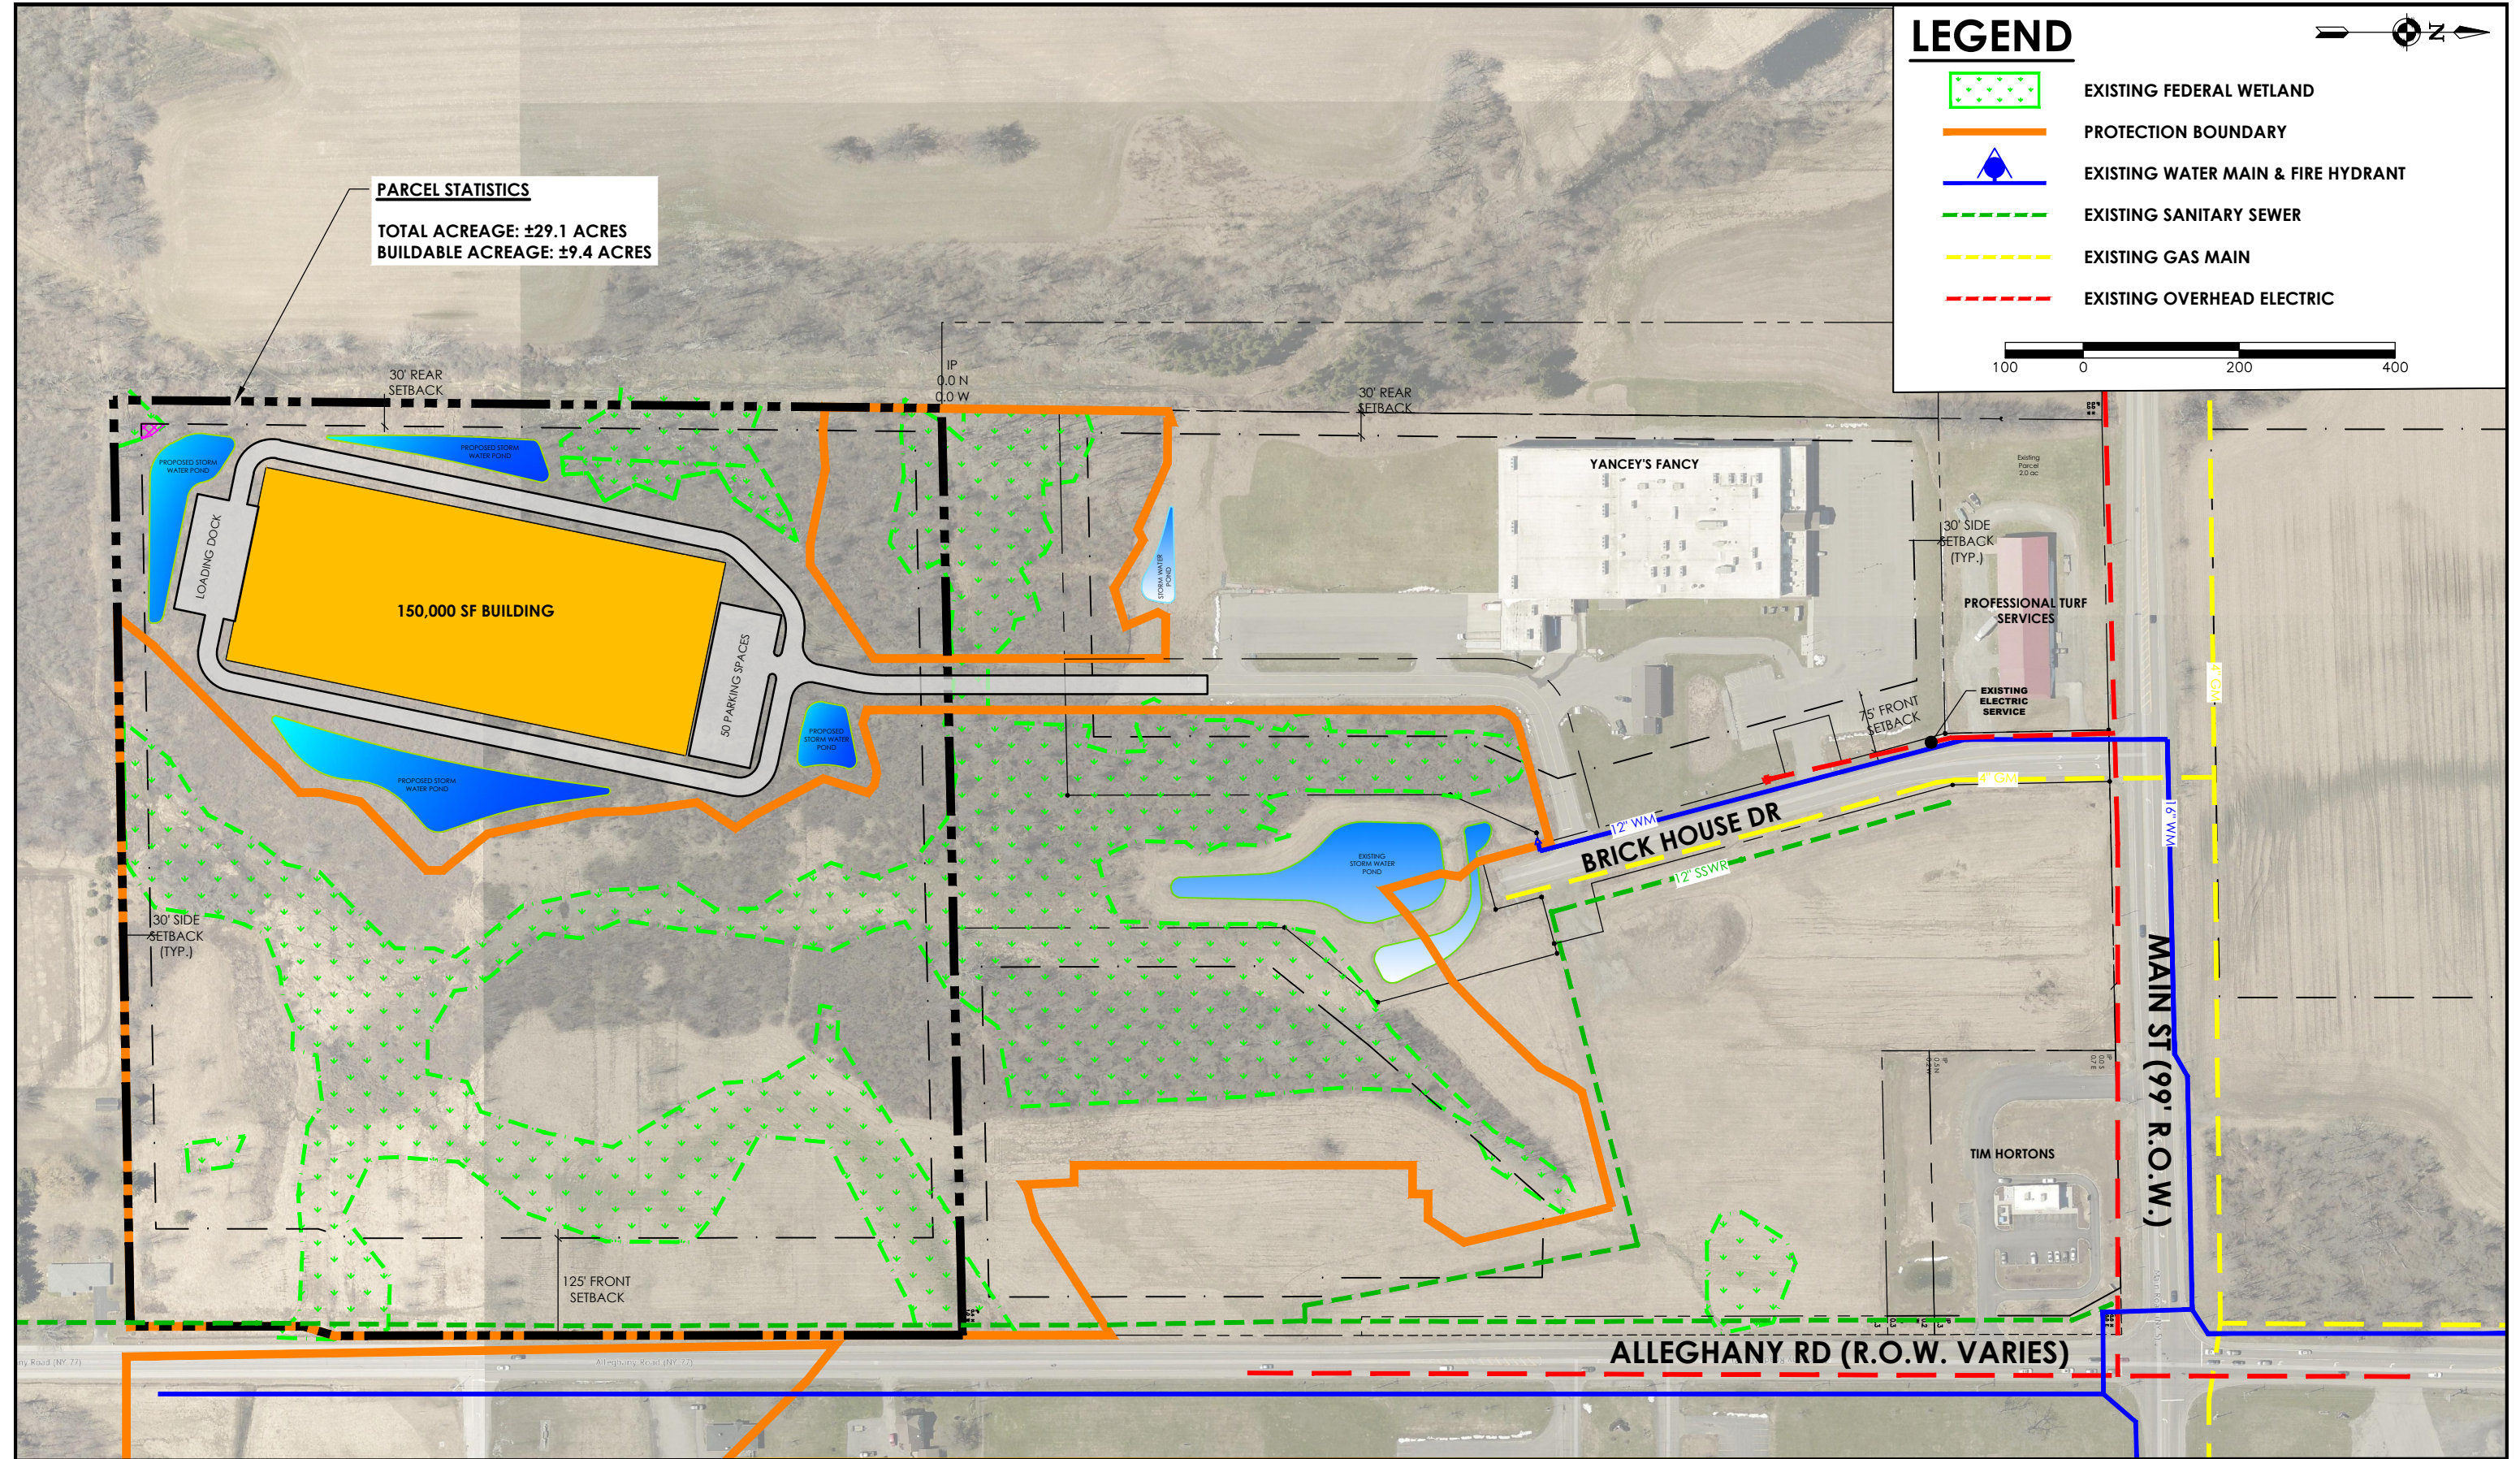

# LEGEND

-  EXISTING FEDERAL WETLAND
-  PROTECTION BOUNDARY
-  EXISTING WATER MAIN & FIRE HYDRANT
-  EXISTING SANITARY SEWER
-  EXISTING GAS MAIN
-  EXISTING OVERHEAD ELECTRIC

**PARCEL STATISTICS**  
 TOTAL ACREAGE: ±29.1 ACRES  
 BUILDABLE ACREAGE: ±9.4 ACRES

**GENESEE GATEWAY LOCAL DEVELOPMENT**

## BUFFALO EAST TECHNOLOGY PARK - South Campus PEMBROKE, NY